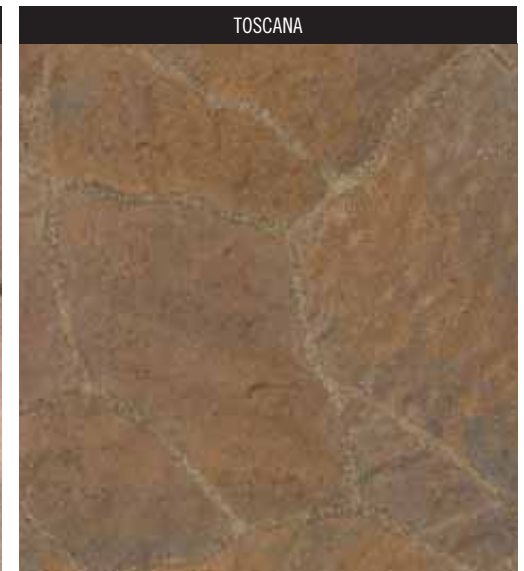

MEGA-BERGERAC

TOSCANA