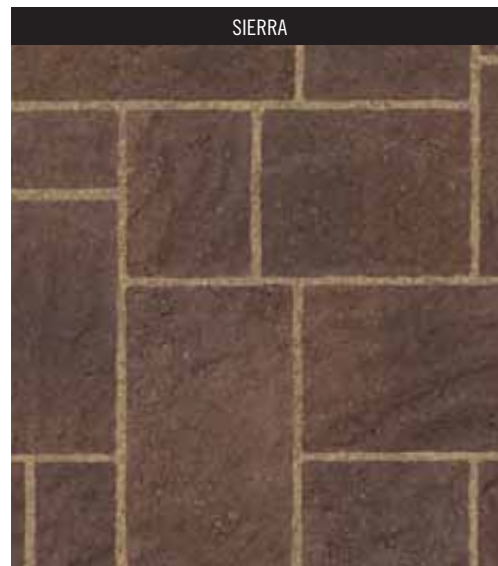

Actual size & color may vary.
Check with your local provider for availability and pricing.

SHAPES & SIZES

Multi-Piece	
6 x 12 x 2 3/8	

PAVERS

AVAILABLE COLORS

DUBLIN COBBLE® & DUBLIN COBBLE® CIRCLE

APPLICATIONS