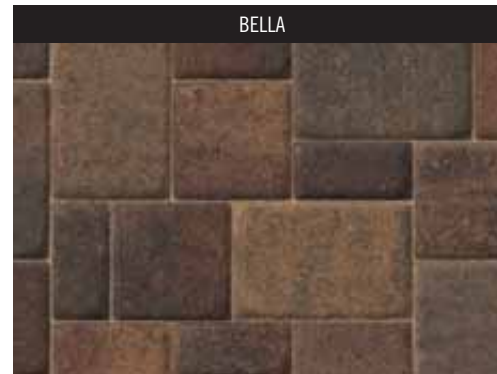

PAVERS

AVAILABLE COLORS