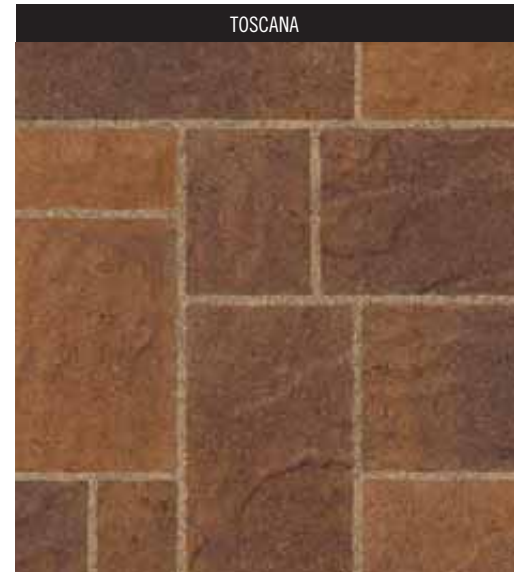

Actual size & color may vary.
Check with your local provider for availability and pricing.

SHAPES & SIZES

Multi-Piece	
6 x 12 x 2 3/8	

PAVERS

AVAILABLE COLORS

DUBLIN COBBLE® & DUBLIN COBBLE® CIRCLE

APPLICATIONS