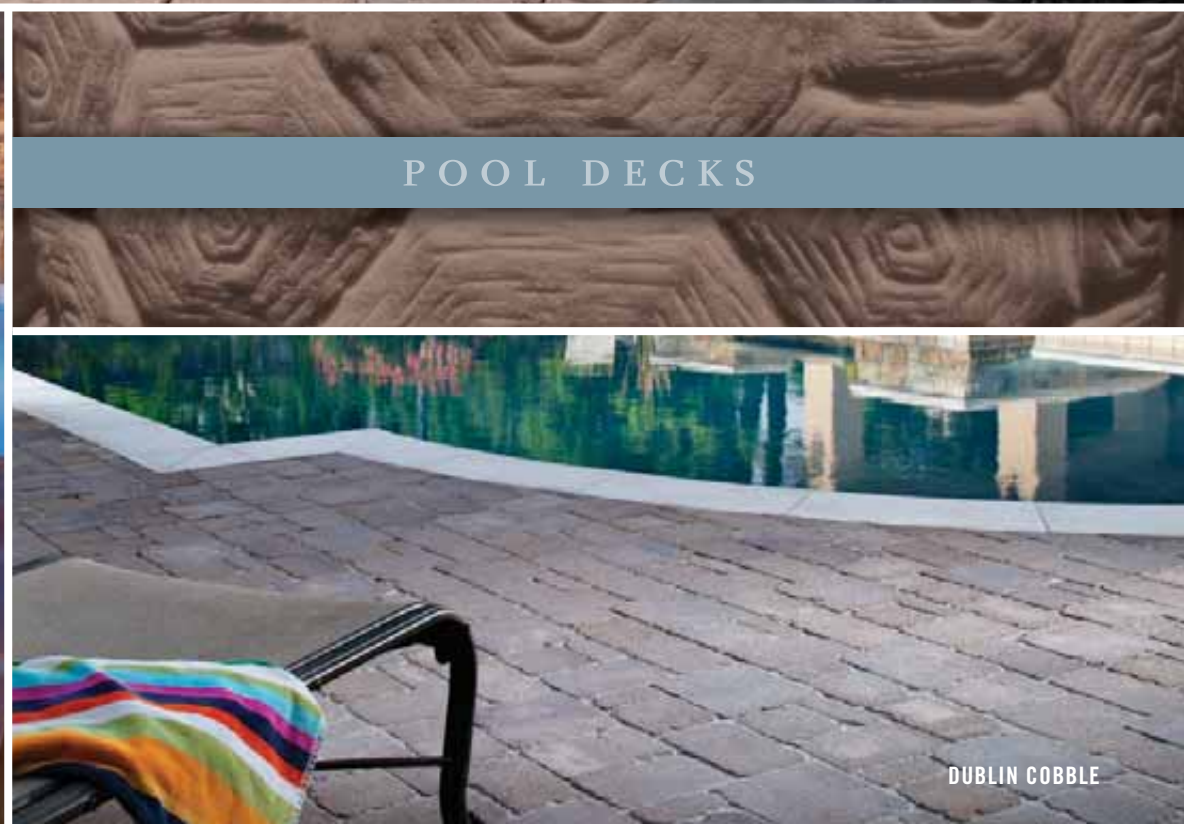

POOL DECKS

DUBLIN COBBLE