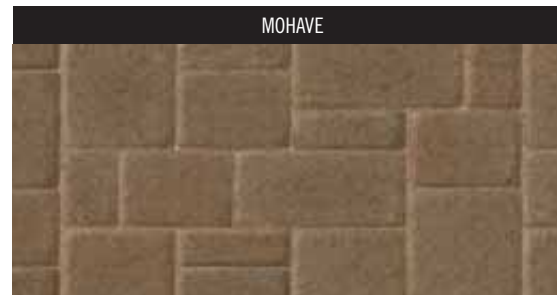

SIERRA

AVAILABLE COLORS

MOHAVE