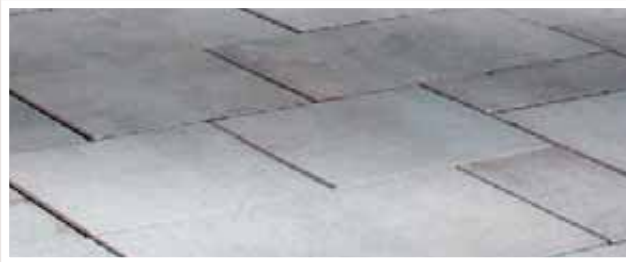

LAFITT™ GRANA SLAB

APPLICATIONS

Actual size & color may vary.
Check with your local provider for availability and pricing.

SHAPES & SIZES

3-Piece Combo	
14 7/8 x 7 3/8 x 2	
14 7/8 x 14 7/8 x 2	
14 7/8 x 22 5/8 x 2