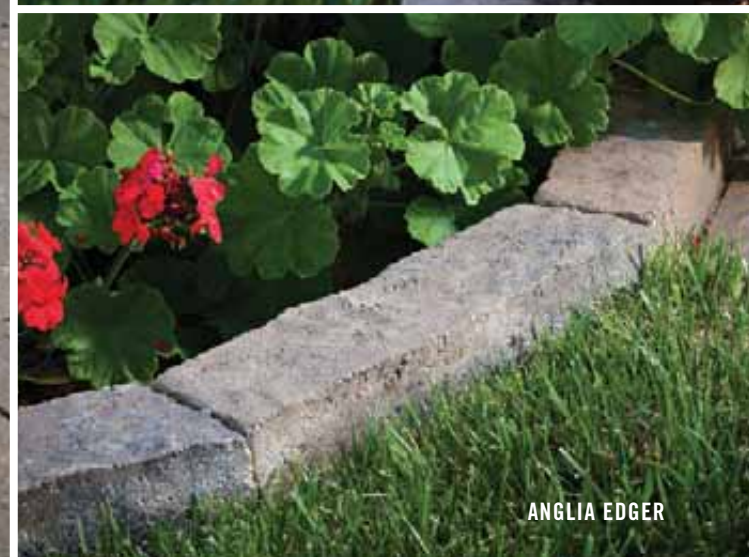

APPLICATIONS

Actual size & color may vary.
Check with your local provider for availability and pricing.

SHAPES & SIZES

Fountain Head	
5 1/2 x 6 x 3 5/8	

COPING

AVAILABLE COLORS

ANGLIA EDGER

ANGLIA EDGER

ANGLIA EDGER

ANGLIA EDGER®

APPLICATIONS

Actual size & color may vary.
Check with your local provider for availability and pricing.

SHAPES & SIZES

Large Rectangle	
5 1/4 x 23 1/4 x 8	
Medium Rectangle	
5 1/4 x 18 x 8	
Small Rectangle	
5 1/4 x 10 1/2 x 8	