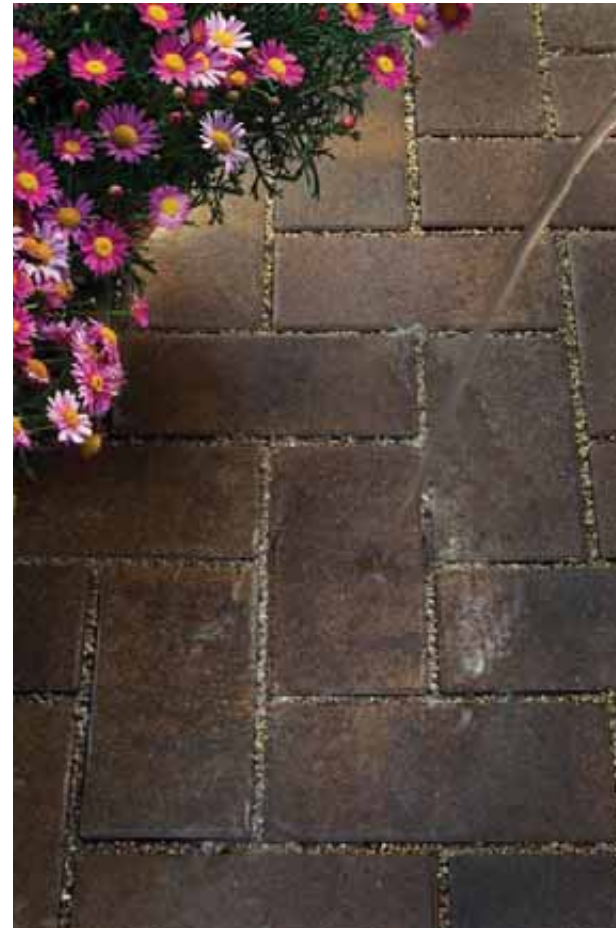

PERMEABLE PAVERS

AVAILABLE COLORS

Special order only. Please consult with your local sales representative for color availability.